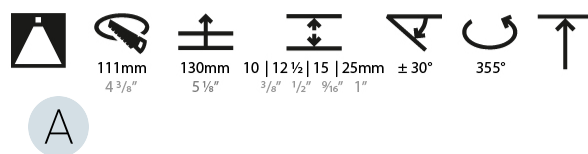

PHYSICAL

Shape: Round
Diameter (mm): 107
Diameter (in): 4 3/16
Height (mm): 112
Height (in): 4 7/16
Ceiling Thickness (mm): 10 / 12.5 / 15 / 25
Ceiling Thickness (in): 3/8 or 1/2 or 9/16 or 1
Min. Recessing Depth (mm): 130
Min. Recessing Depth (in): 5 1/8
Light Distribution: Adjustable / Downlight
Weight (kg): 0.583
Weight (lbs): 1.28
Fixture Finish: SSR / BKV / CWI / CRY / HAB / LAG / UFT / ITA / RUA / RUR / MIC / FTG / MYG / TWT / LOD / PUS / FRO / FUP / KIA / POP / BLS / SPG / MEY / GOH / GUM / CHC / COM / ABZ / JAG / OBR / MOS / ROR
Fixture Material: Aluminum Die Cast
Cut-out Measurements: Ø111mm/4 3/8"
Upon Request: Unique Ceiling Thickness

ELECTRICAL

Lamp Type: LED (Zhaga Standard)
Input Wattage (W): 16.5
Total Output Wattage (W): 14.7
Dimming: Dali Dimming
Driver Location: Recessed Housing
Driver Type: Constant Current - 120Vac
Driver Class: Class 2
Housing: See Components
Input Voltage (V): 120
Constant Current (MA): 350

LED

Number of LEDs: 1
Max. Delivered Lumen (lm): 770
Nominal Lumen (lm): 1140
CRI: >90 CRI
Lamp Life (hrs): 50000
Upon Request: RGB-W Tunable White Special Color Temperature Special LED

OPTICAL

Reflector: 20 / 40 / 60
Adjustability: Rotational 355°; Tilt 30°
Upon Request: Special Beam Angles

RATINGS AND CERTIFICATIONS

Certified By: Certified for North American Standards
IP rating: IP20